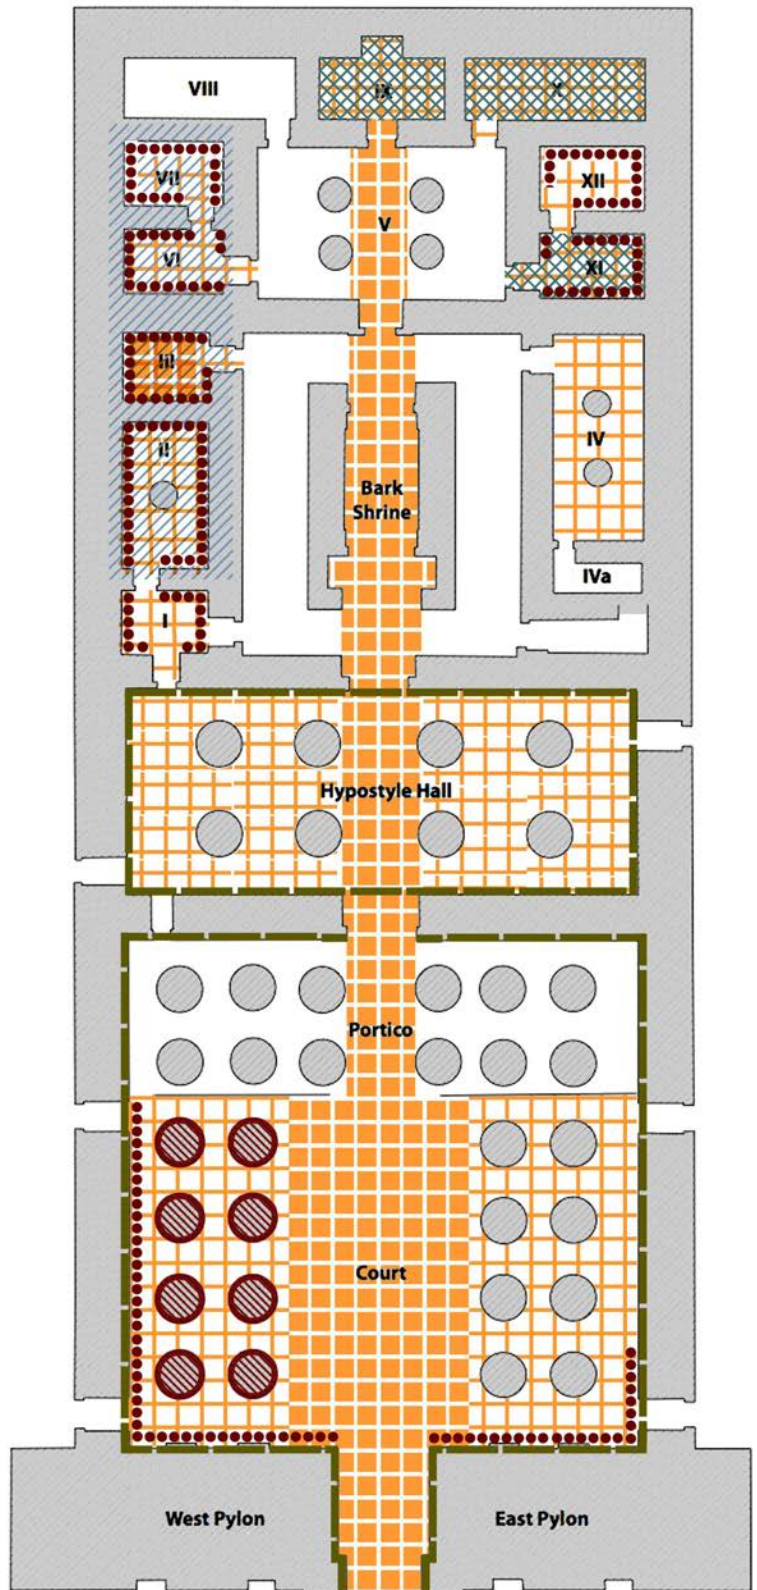

# KHONSU TEMPLE INTERVENTIONS 2007-2017

-  new roof
-  roof & joint repair
-  new flooring
-  floor patching
-  wall patching
-  wall cleaning
-  column cleaning

#KHONSULIVE  
#DRALIVE